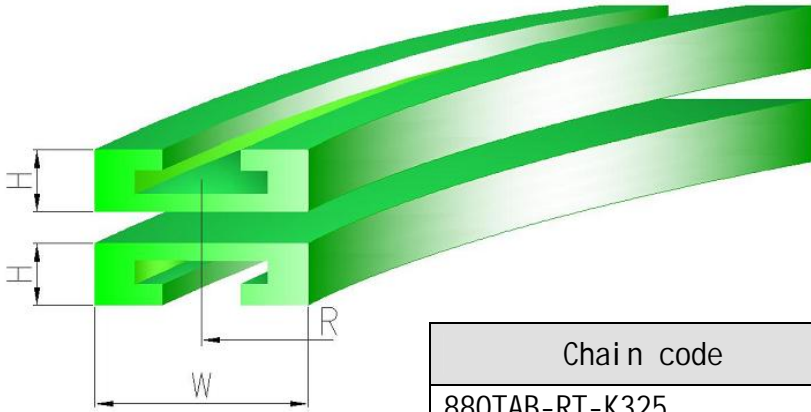

CHAIN CORNER TRACKS

880TAB-RT/880TAB/881TAB/882TAB CURVES

Chain code	W	H	R
880TAB-RT-K325	100	25	200
880TAB-RT-K450	130	25	200
880TAB-K325/881TAB-K325	100	25	500
880TAB-K450/881TAB-K450	130	25	610
881TAB-K600	160	25	610
881TAB-K750	200	25	610
882TAB-K500	135	30	610
882TAB-K600	160	30	610
882TAB-K750	200	30	610
882TAB-K1000	260	30	610
882TAB-K1200	310	30	610

For multi-curves and curves of other chains , pls contact us. We could produce upon requesting.

880 BEVEL CHAIN CURVES

Chain code	W	H	R
880-K325	100	25	500
880-K450	130	25	610

For multi-curves and curves of other chains , pls contact us. We could produce upon requesting.