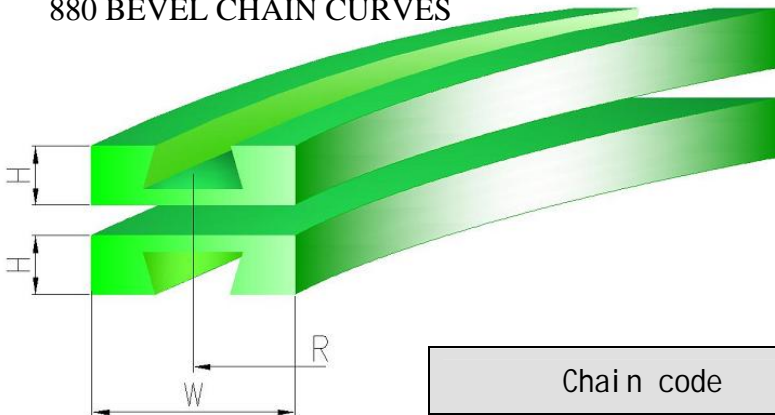

CHAIN CORNER TRACKS

880TAB-RT/880TAB/881TAB/882TAB CURVES

Chain code	W	H	R
880TAB-RT-K325	100	25	200
880TAB-RT-K450	130	25	200
880TAB-K325/881TAB-K325	100	25	500
880TAB-K450/881TAB-K450	130	25	610
881TAB-K600	160	25	610
881TAB-K750	200	25	610
882TAB-K500	135	30	610
882TAB-K600	160	30	610
882TAB-K750	200	30	610
882TAB-K1000	260	30	610
882TAB-K1200	310	30	610

For multi-curves and curves of other chains , pls contact us. We could produce upon requesting.

880 BEVEL CHAIN CURVES

Chain code	W	H	R
880-K325	100	25	500
880-K450	130	25	610

For multi-curves and curves of other chains , pls contact us. We could produce upon requesting.